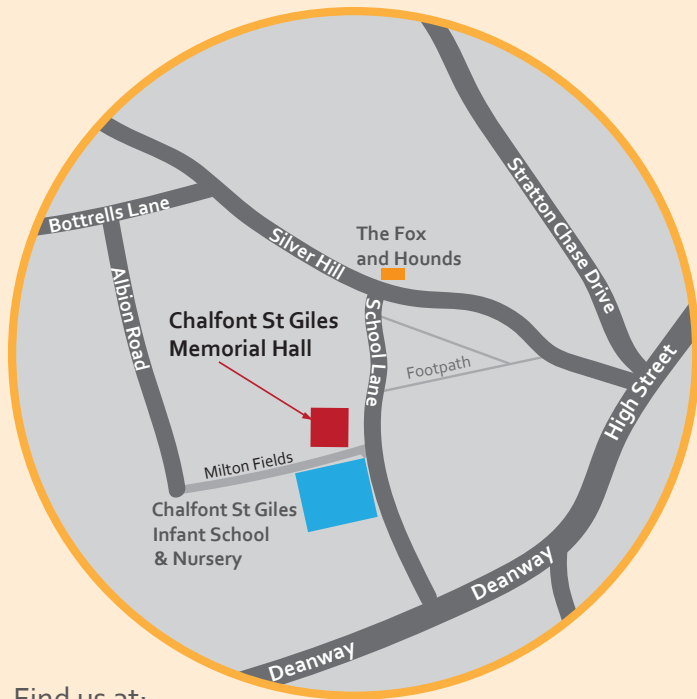

HS2

We would like to invite you to a community event about High Speed Two (HS2)

This is an opportunity for you to find out more about the project and what it means for the local area.

- Talk to our experts about engineering, construction, the environment and more
- See maps and plans of the project near you
- Ask questions and explore the proposals in more detail

Find us at:

Chalfont St Giles Memorial Hall
School Lane
Chalfont St Giles
Buckinghamshire HP8 4JJ

Please feel free to join us on
Wednesday 30 May 2018 between **2pm and 7pm**

We look forward to meeting you. *The HS2 team*

Return address: High Speed Two Limited, One Canada Square, London E14 5AB

Please contact us if you would like a free copy of this leaflet in:

- Large print
- Audio
- Braille

You can also contact us for help and information in a different language.